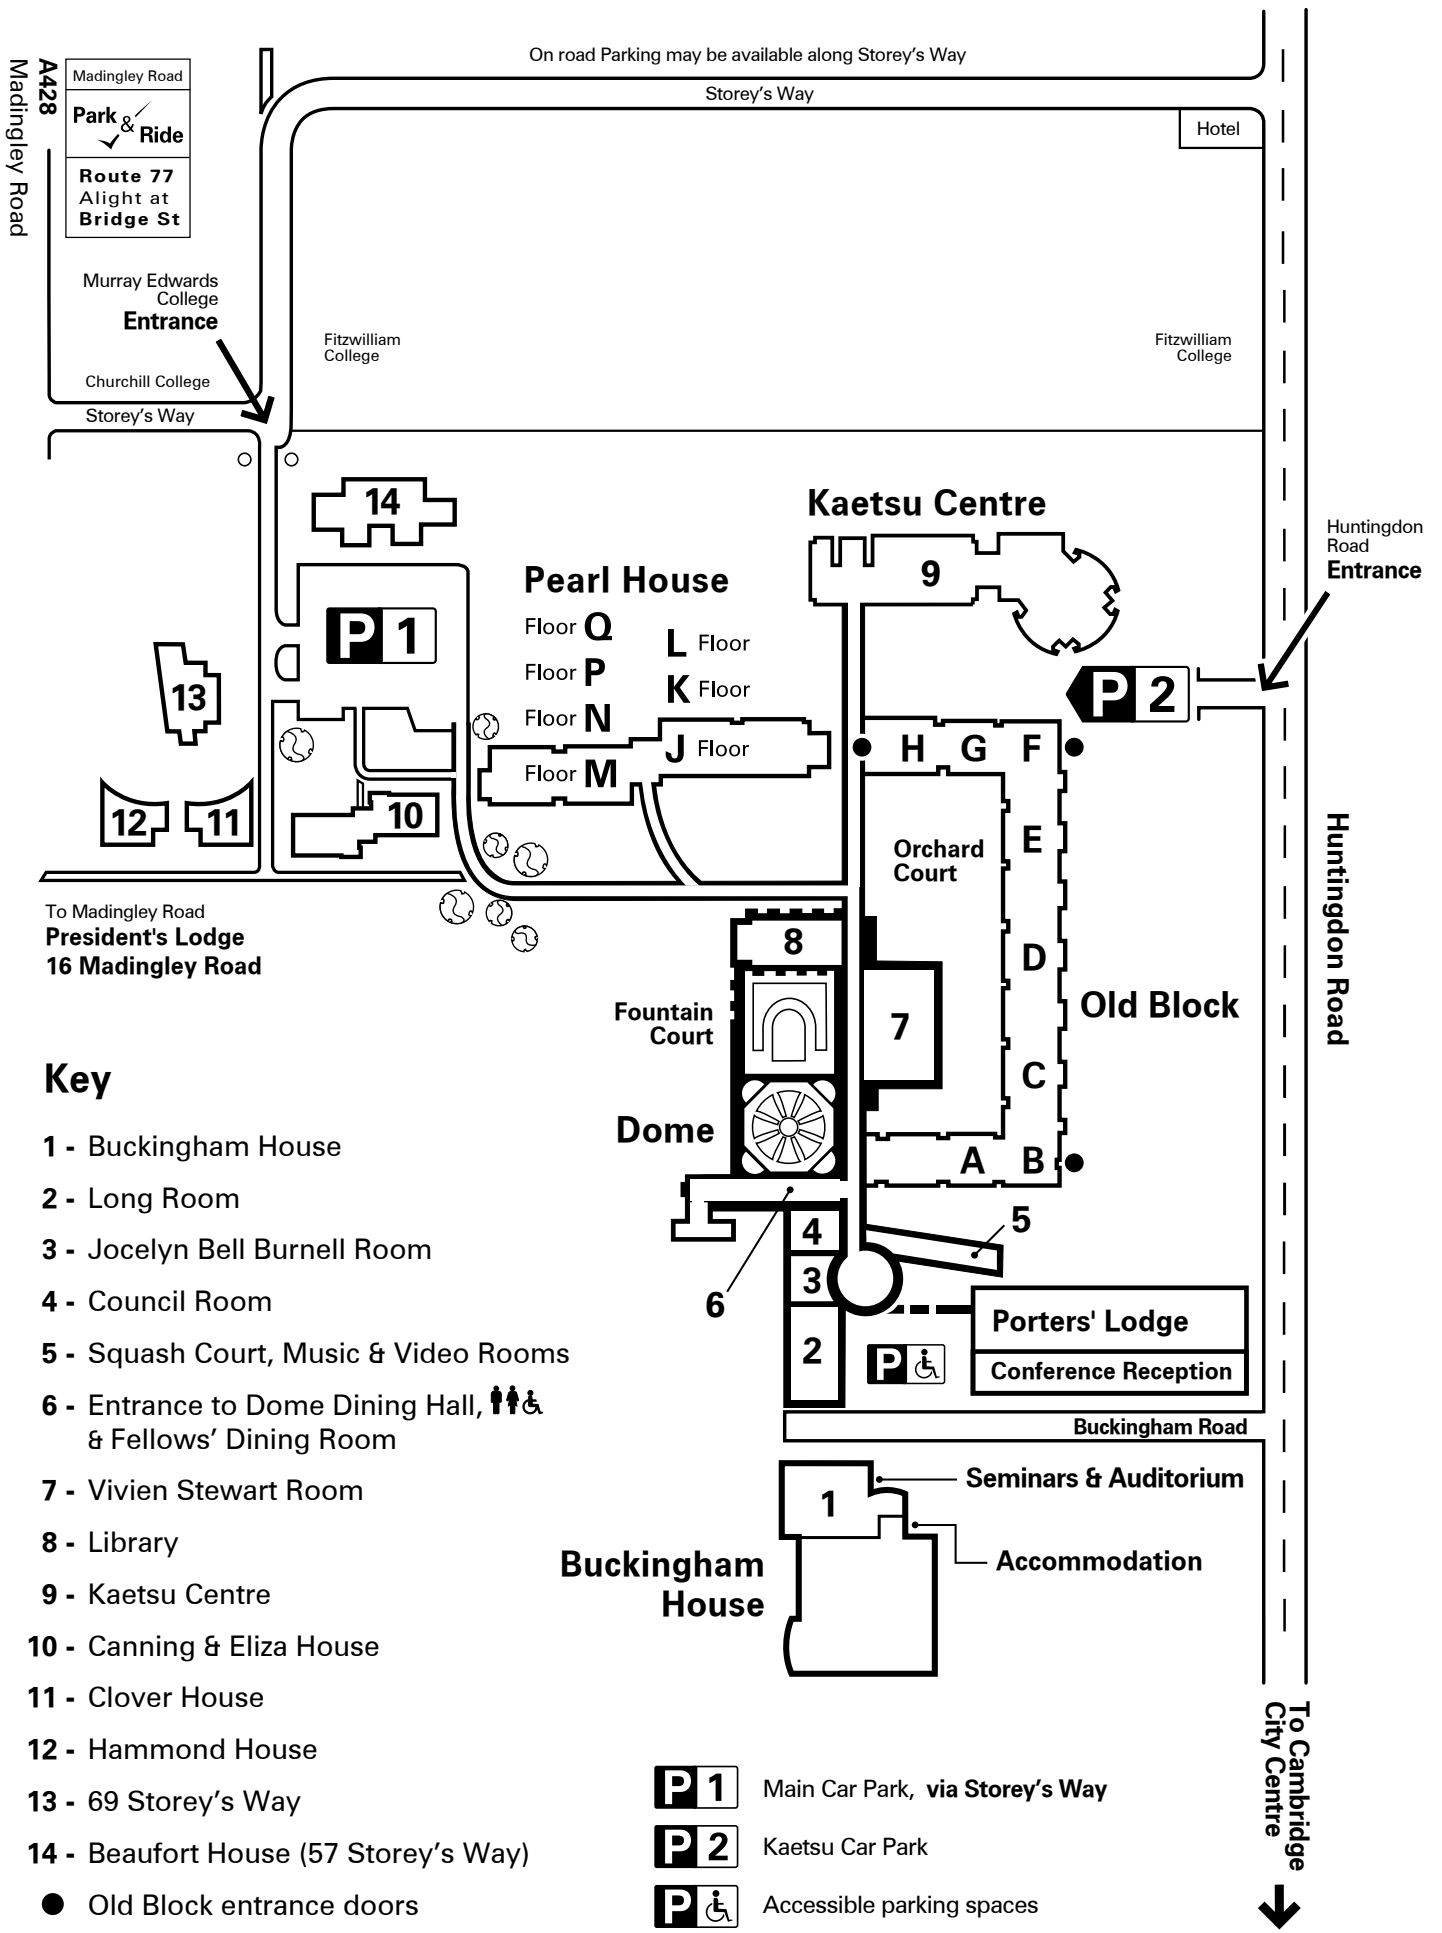

Map 1 Site plan

For more detail on how to get to Murray Edwards College, see Maps 2 & 3.

Key

- 1 - Buckingham House
- 2 - Long Room
- 3 - Jocelyn Bell Burnell Room
- 4 - Council Room
- 5 - Squash Court, Music & Video Rooms
- 6 - Entrance to Dome Dining Hall,  &  & Fellows' Dining Room
- 7 - Vivien Stewart Room
- 8 - Library
- 9 - Kaetsu Centre
- 10 - Canning & Eliza House
- 11 - Clover House
- 12 - Hammond House
- 13 - 69 Storey's Way
- 14 - Beaufort House (57 Storey's Way)
- Old Block entrance doors

- P 1** Main Car Park, via Storey's Way
- P 2** Kaetsu Car Park
- P**  Accessible parking spaces