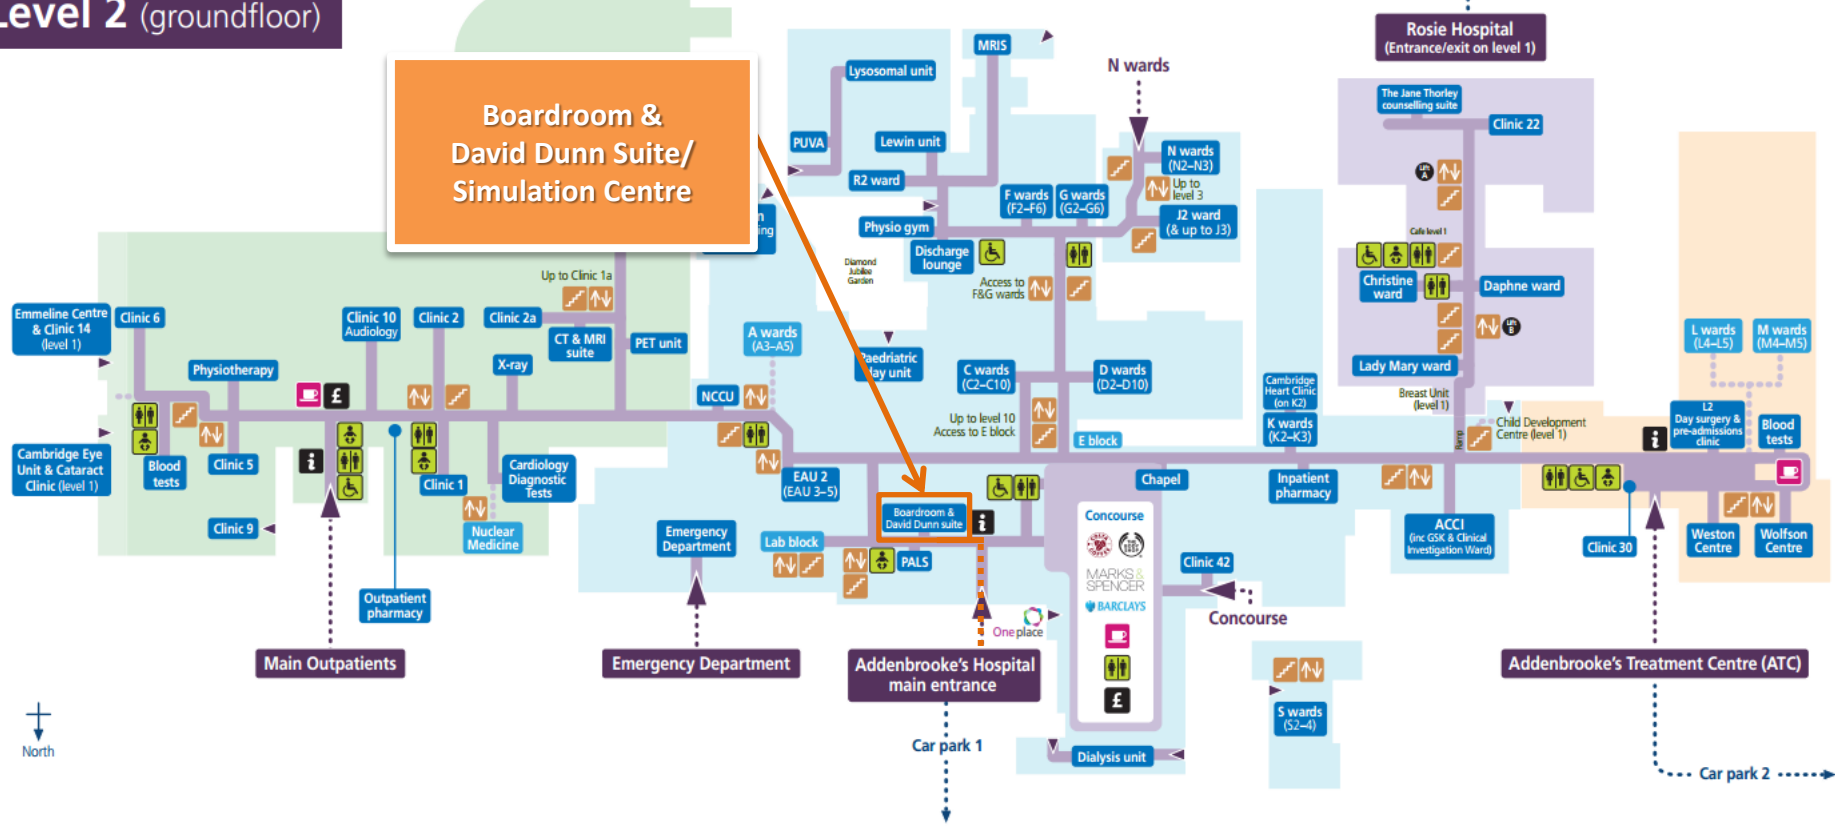

Level 2 (groundfloor)

▲ Forvie site

**Boardroom & David Dunn Suite/
Simulation Centre**

Key

- ▶ Entrances
- Wards/clinics
- Wards/clinics on other levels
- ↕ Lifts
- ↗ Stairs
- i Reception
- ♿ Toilets with disabled access
- ♿ Toilets without disabled access
- 👶 Baby change
- £ Cash machine
- ☕ Cafe

Addenbrooke's Treatment Centre
Coffee shop

Rosie Hospital
RVS Pavilion cafe (level 1)

Main Outpatients (clinics located on all levels)				Addenbrooke's Hospital		Rosie Hospital (maternity & women's services)			Addenbrooke's Treatment Centre				
Level 1	Cambridge Eye Unit Cataract Clinic Clinic 14 Emmeline Centre	Clinic 2a Clinic 5 Clinic 6 Clinic 9 Clinic 10 CT & MRI scans	Level 3	Clinic 3 Clinic 4 Clinic 4a Clinic 7 Clinic 8 Clinic 12	ACCI (inc GSK) Wards A3-A5 Cambridge Heart Clinic (K2) Clinical Investigation ward Discharge lounge Emergency Department & Clinical decisions unit Wards C2-C10 Wards D2-D10 EAU 2-EAU 5	Level 2	Christine ward Daphne ward Lady Mary ward The Jane Thorley counselling suite	Level 3	Clinic 23 Delivery unit Neonatal unit Sara ward	Level 2	Blood tests Clinic 30 Day Surgery & pre-admissions clinic Reception Weston Centre Wolfson Centre	Level 4	L4 ward M4 ward
Level 2	Blood tests Cardiology diagnostic tests Clinic 1 Clinic 2	Outpatient pharmacy PET unit Reception X-ray	Level 4	Angiography Clinic 1a Genitourinary medicine Vascular access	Wards E4-E10 Units F2-F6 Wards G2-G6 Wards J2 & J3 Wards K2-K3 Wards N2-N3 Wards R2-R3 & Lewin unit Ward S3	Level 4				Level 5	L5 ward M5 ward Vascular studies unit		

From the main entrance:

Walk towards the Main Reception through the main entrance (revolving doors)
Turn left and through the next set of double doors.
Immediately on your right through a set of double doors is the David Dunn Suite.