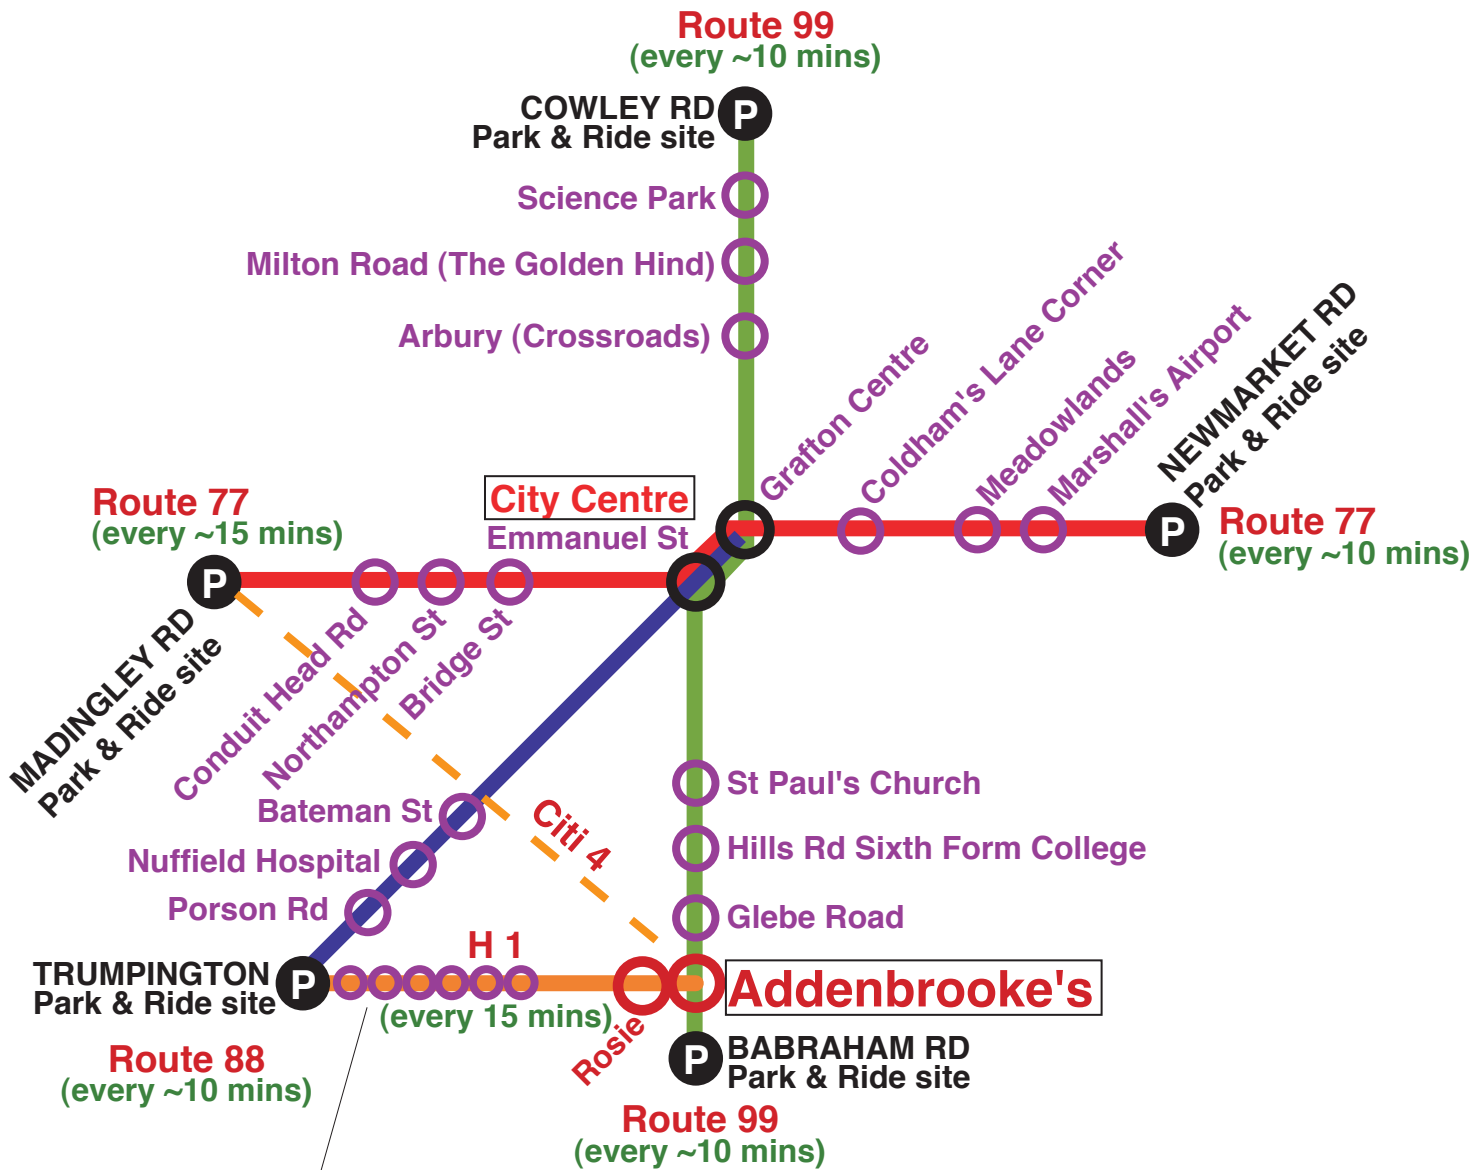

Park & Ride sites, and their bus services, serving Addenbrooke's and the Rosie Hospitals

The H1 Addenbrooke's Hospital shuttle stops several times between the Trumpington Rd Park & Ride and the Rosie and Addenbrooke's Hospitals.

See the Addenbrooke's website www.addenbrookes.org.uk for further details including timetables for all the bus services serving the hospital site.